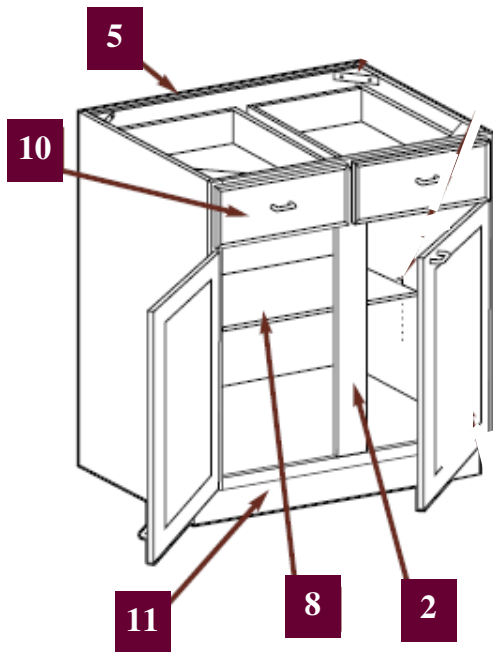

Construction Details

All-Wood Kitchen & Bath Cabinets

- All Plywood Boxes • Standard Sizes
- Wood Veneer Finishes Inside & Outside
- Concealed Adjustable Hinges Included
 - Adjustable Plywood Shelving
- Available Assembled or Ready-to-Assemble
 - 1 Year Limited Factory Warranty
- Beautiful • Durable • Affordable

1	Interior	Matching finished wood
2	Face Frame	Dowel pin joints
3	End Panels	1/2" plywood
4	Floor & Ceiling	1/2" plywood
5	Back	1/4" plywood walls 1/4" plywood buses
6	Installation Rail	1" plywood
7	Shelves	3/4" plywood
8	Hinges	Concealed adjustable hinge
9	Runners/ Glides	CSM—under mount epoxy WBM, CYOF & CYQ—side mount epoxy HMSF & MR—under mount full extension soft close
10	Drawers & Roll out Trays	3/4" solid wood
11	Toe Kick	1/2" plywood