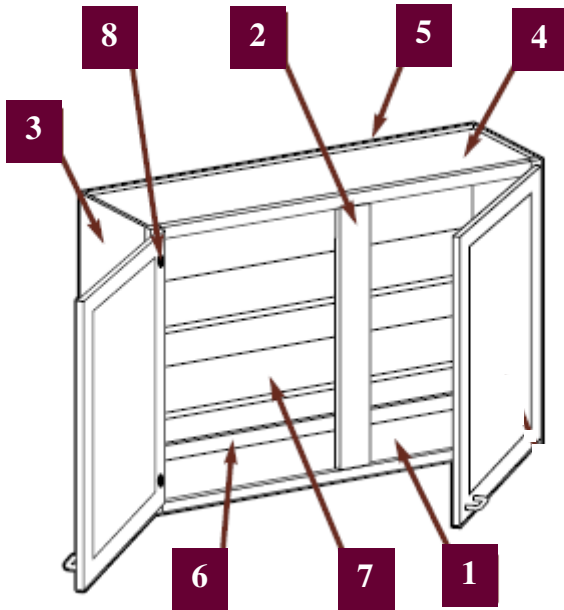

Construction Details

All-Wood Kitchen & Bath Cabinets

- All Plywood Boxes • Standard Sizes
- Wood Veneer Finishes Inside & Outside
- Concealed Adjustable Hinges Included
 - Adjustable Plywood Shelving
- Available Assembled or Ready-to-Assemble
 - 1 Year Limited Factory Warranty
- Beautiful • Durable • Affordable

1	Interior	Matching finished wood
2	Face Frame	Dowel pin joints
3	End Panels	1/2" plywood
4	Floor & Ceiling	1/2" plywood
5	Back	1/4" plywood walls 1/4" plywood buses
6	Installation Rail	1" plywood
7	Shelves	3/4" plywood
8	Hinges	Concealed adjustable hinge
9	Runners/ Glides	CSM—under mount epoxy WBM, CYOF & CYQ—side mount epoxy HMSF & MR—under mount full extension soft close
10	Drawers & Roll out Trays	3/4" solid wood
11	Toe Kick	1/2" plywood